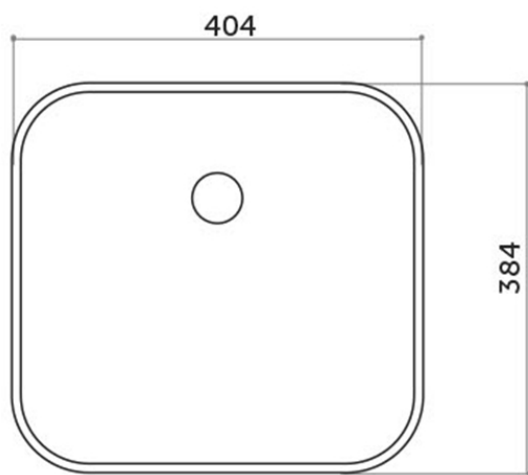

SLIM 40cm COUNTER TOP BASIN (SL04038001)

Requires:
32mm No Overflow Plug & Waste

Proudly imported and distributed by
Gro Agencies Pty Ltd
Unit 2 / 37 Howe St, Osborne Park, WA, 6017
P 08 9446 3288 E info@groagencies.com.au W www.groagencies.com.au